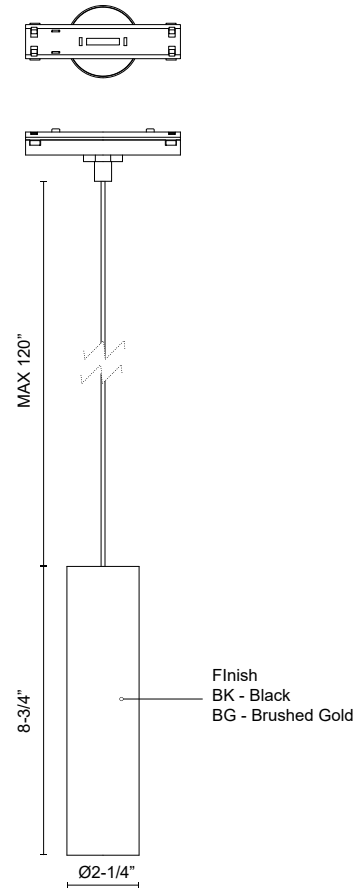

REMUDA
TRP71602
 PENDANT

PROJECT

TRP71602-BK-4K
Black

TRP71602-BG-4K
Brushed Gold

TRP71602-BG
Brushed Gold

TRP71602-BK
Black

SPECIFICATION DETAILS

Fixture Dimensions	D2-1/4" x H8-3/4"
Light Source	Low Voltage LED
Wattage	12W
Delivered Lumens	800lm* (@3000K); 880lm* (@4000K);
Voltage	48V, with DC Class 2 LED driver (see available canopy/driver options)
Color Temperature	3000K; 4000K;
CRI (Ra)	90CRI
LED Rated Life	50,000 hours
Adjustable	Yes
Wire Length	120" Max
Location	Dry
CEC Title 24 JA8	Yes, JA8-2022

* For custom options, consult factory for details.

* For warranty information, please visit www.kuzcolighting.com/warranty

DESCRIPTION

Introducing the Remuda track head for the Kuzco Trilo track system. Simplicity and modern lines make Remuda the perfect pendant in any configuration. Connect Remuda anywhere along the Trilo track system to use. Each pendant comes with 120" of wire to adjust to the needs of your space.